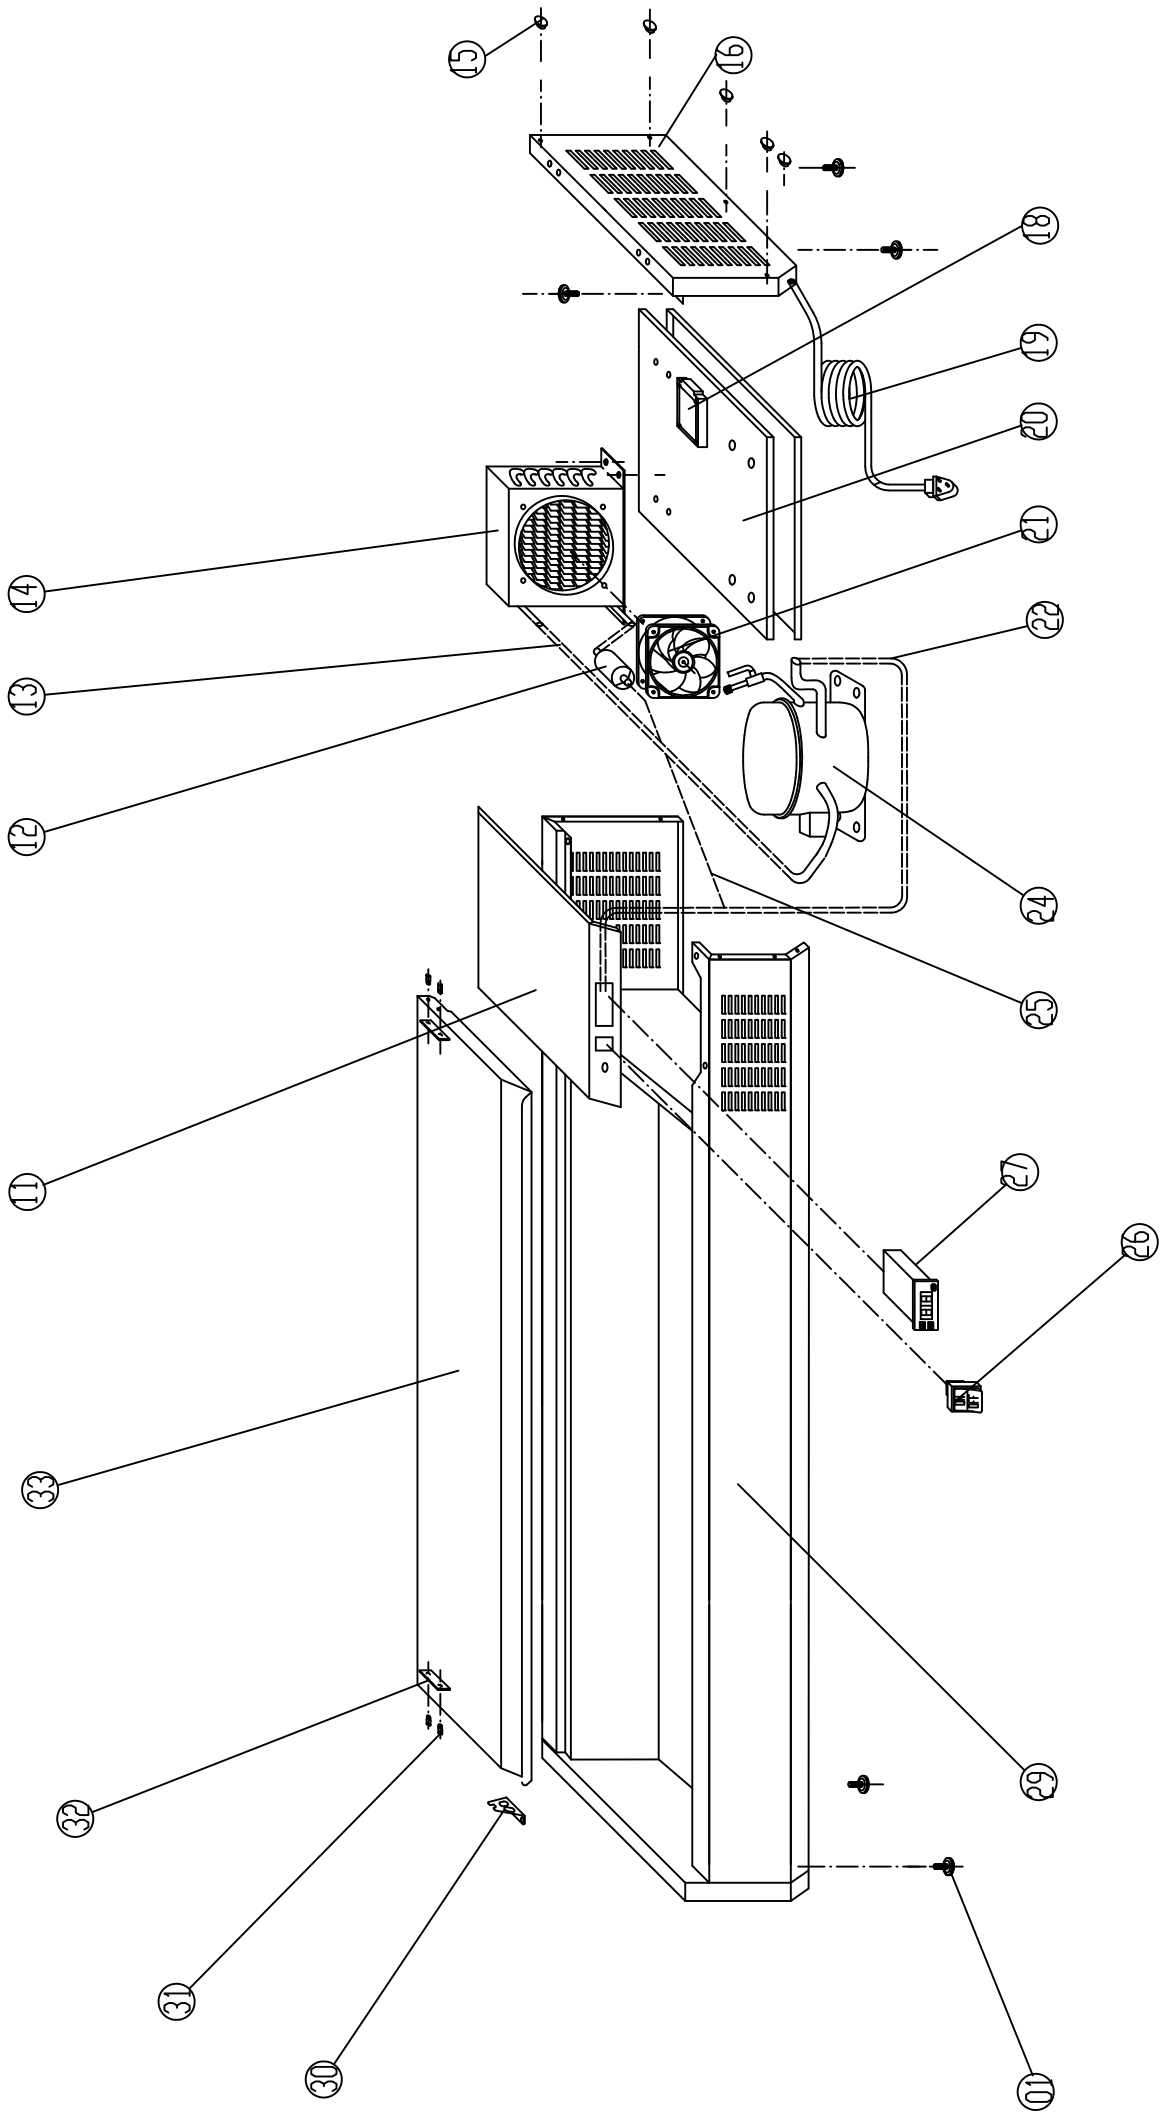

7450.0027

Onderdelen informatie

Erzatzteil information

Spare part information

Information de pièces

EXPLODE OF ABX SS LID

Spare Parts list of 7450.0027

ABX1500/330SS 2017

NO.	CODE	NAME	MODEL	QUANTITY	MATERIAL	REMARK
1	9338.1195	FEET		4PCS	PLASTIC	
11		UNIT ROOM COVER		1PC	STAINLESS	
12		FILTER DRIER	20g	1PC	XH-9	
13		DISCHARGE TUBE	Φ6	1PC	COPPER	
14		CONDENSER	1/5HP	1PC	COPPER/AL	
15		PLASTIC CAP	Φ13	9PCS	PLASTIC	
16		SIDE COVER		1PC	STAINLESS	
18		JUNCTION BOX		1		
19		PLUG	LT312/1.0MM 2x3G	1PC		
20		UNIT BOARD		1	ZINCFY STEEL	
21	9999.0136	CONDENSER FAN	SA1238A2	1PC		
22		SUCTION TUBE		1PC	COPPER	
24	9338.0635	COMPRESSOR		1PC		
25		CAPILLARY	Φ2.3x0.8x2000	1PC	COPPER	
26	9108.0244	MAIN SWITCH	DRH-2415-3	1PC		
27	9114.0035	THERMOSTAT	XR02CX	1PC		
29		BODY		1PC		
30	9338.1019	COVER HINGE		2PCS	STAINLESS	
31	9338.1018	COVER HINGE AXIS		4PCS	STAINLESS	
32		STRENGTHENING BOARD		2PCS	STAINLESS	
33		SS/COVER		1PC	STAINLESS	